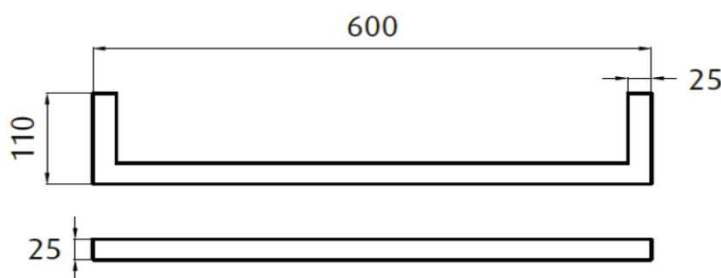

Heated Single Towel Rail 600mm SQUARE Brushed Stainless Steel PVD

Product Code: HLF6011SBR

Dimensions: 600(w) x 25(h) x 110(d) mm

Features:

- Easy To Install
- Available in 3 PVD Finishes
- 304 Grade PVD Stainless Steel
- Low Voltage power design allows for installation almost anywhere in your bathroom.

Note: Manufacturing tolerances could cause variances of ± 5 mm.

Additional Information:

- 12 Volt Electricity, 50Hz, 14 Watts
 - Available in 850mm wide
 - Right Hand Hard Wire Only
- Heated Single Rails Sold Individually
- Spacing Between Rails are 75mm or 150mm
- Minimum 2 – Maximum 4 Rails Per In Wall Fixing Kit.
- In Wall Fixing Kit MUST Be Purchased Separately (Code: H-FB)
- This rail should be installed in a landscape direction one on top of the other